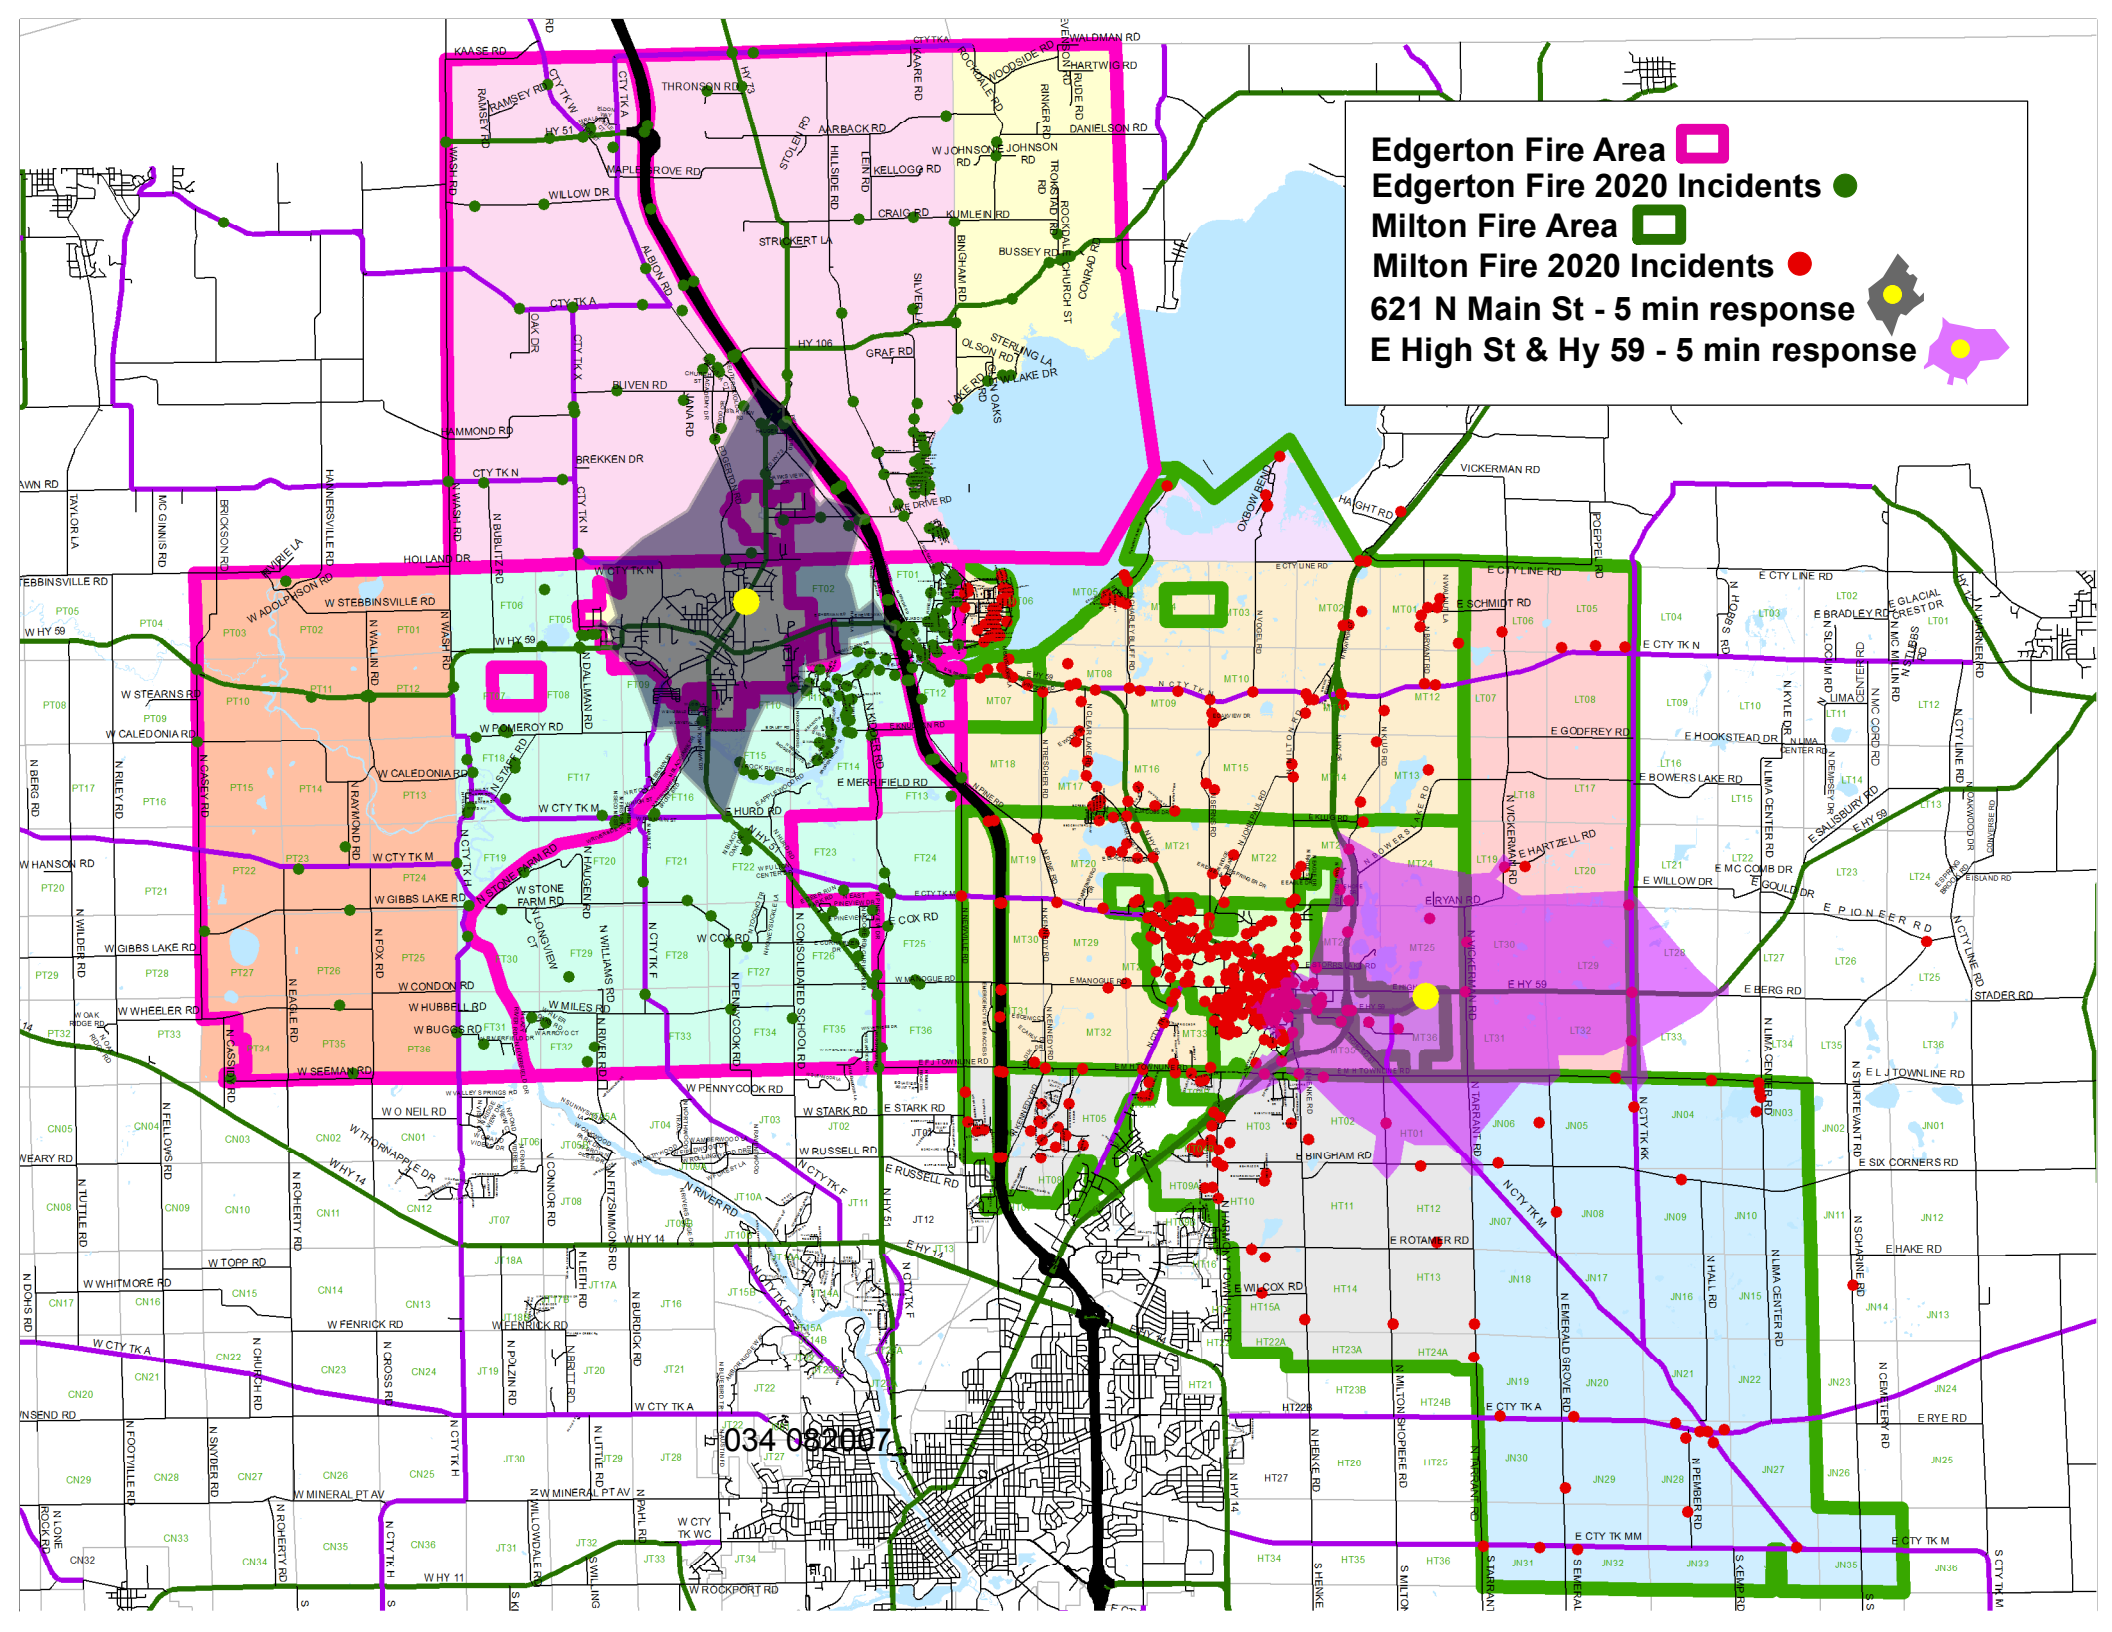

Edgerton Fire Area □
Edgerton Fire 2020 Incidents ●
Milton Fire Area □
Milton Fire 2020 Incidents ●
621 N Main St - 5 min response ●
E High St & Hy 59 - 5 min response ●

034 082007