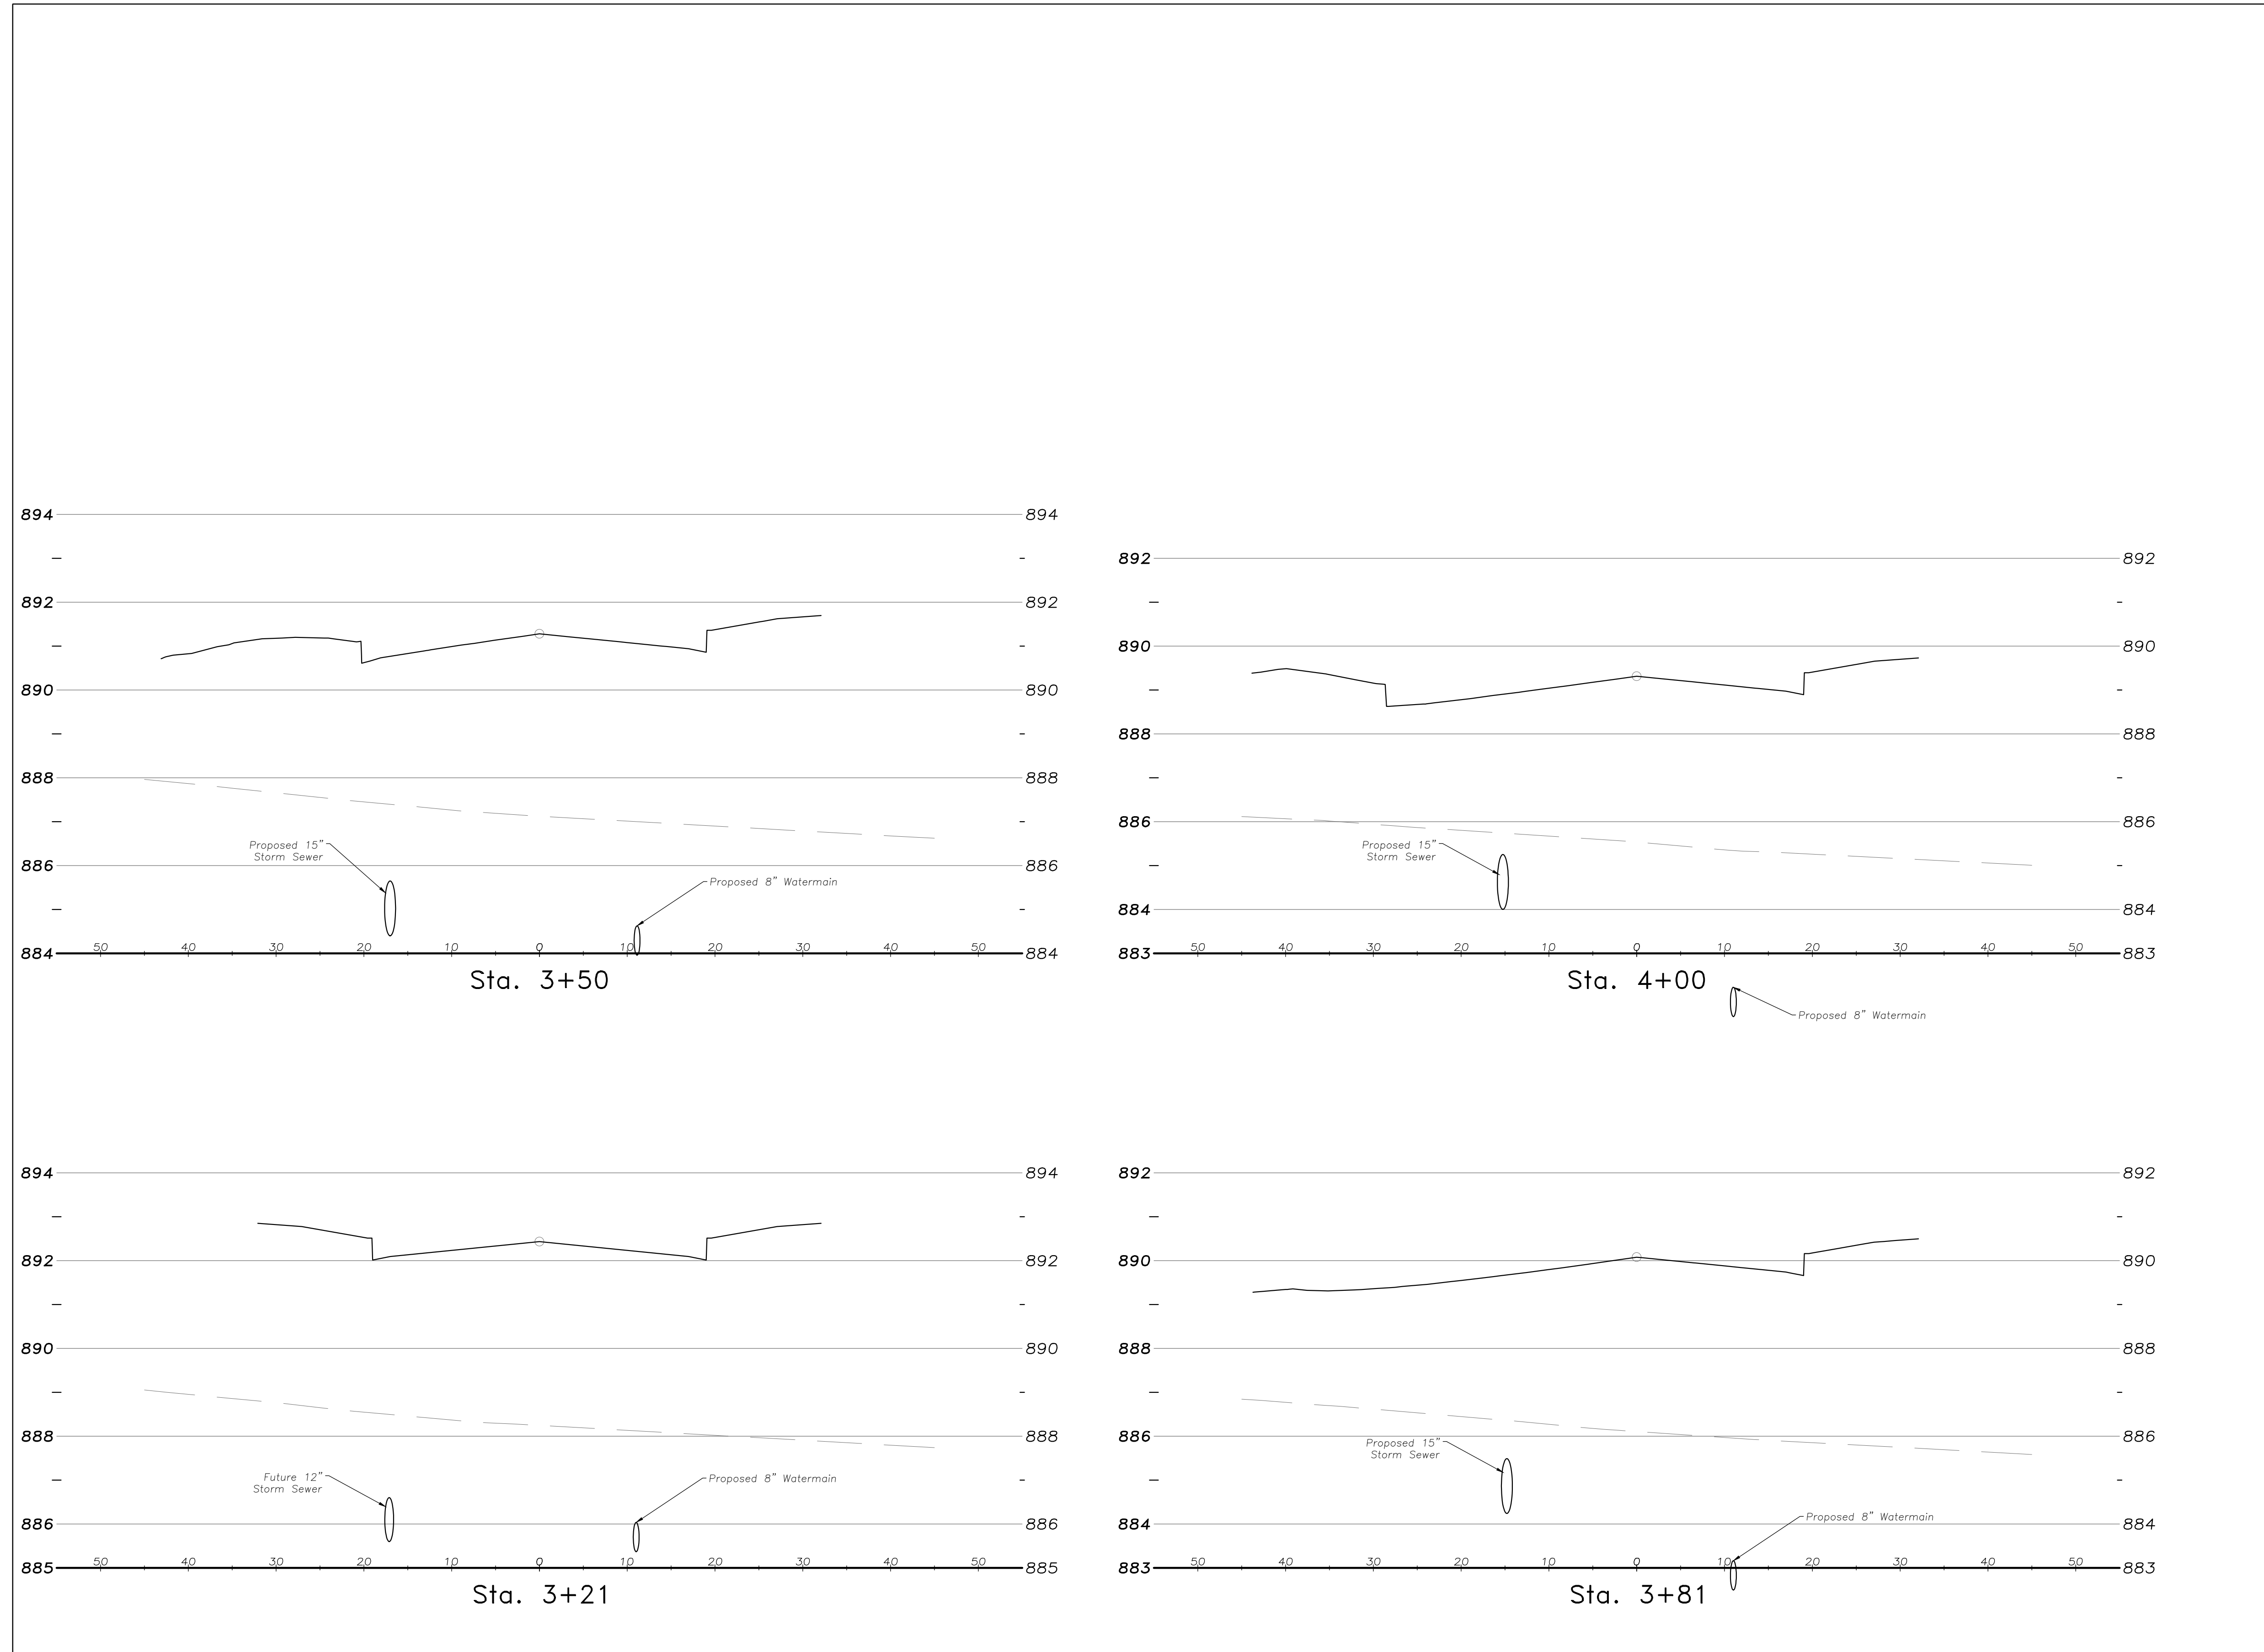

**ERIKSSON
ENGINEERING
ASSOCIATES, LTD.**

229 E WISCONSIN AVE, STE. 1102
MILWAUKEE, WISCONSIN 53202
PHONE: (414) 249-6108
EMAIL: INFO@EEA-LTD.COM

RED HAWK APARTMENTS
N PARKVIEW DRIVE & BLANCHE DRIVE
MILTON, WI 53563

Reserved for Seal:

No.	Date	Description
	08.01.19	Owner Review
	08.09.19	Progress Set
	09.10.19	Coordination Set
	09.16.19	Issued for Permit Set
	10.04.19	Reissued for Permit Set
	10.15.19	Issued for Plan Commission

Design By:	Approved By:	Date:
	TOB	10.15.19

Sheet Title:
**BLANCHE DRIVE
ROADWAY
SECTIONS**

Sheet No:
C-8.06